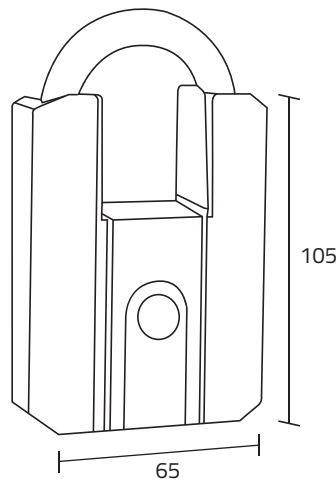

### Outer Lock size (mm)

154 (H) x 63 (W) x 24 (T)

### Inner Lock size (mm)

149.3 (H) x 81.6 (W) x 31.8 (T)

Aluminium / Wooden

Works with :

Google Home

amazon alexa

**estremo**<sup>®</sup>  
**SINCE 1998**  
**IT'S TIME FOR KEYLESS**

## Smart Padlock **EPL15**

Fingerprint

App Control

High Security Physical Key

Anti Black Box

unit : mm

**Outer Lock size (mm) - Front**  
 105 (H) x 65 (W)