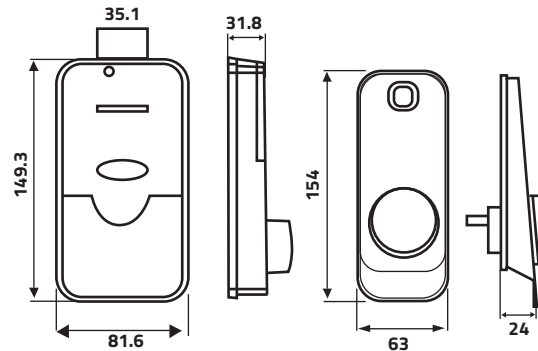

estremo®

EST.1998

• MALAYSIA •

Feature

Model No	ESS1FRB
Material	Zinc Alloy Body
Finish	Black
Capacity	(Max 200 fingerprint, 100 card, 150 password)
Option	Wifi Gateway
Mechanical Key	Class C x 2pcs
Door Type	Aluminium & Wooden
Battery	6v (4pcs AA Alkaline Batteries)

Essential Series ESS1FRB

Dual Fingerprint

Code Access

App Control

Keytag

High Security Physical Key

unit : mm

Outer Lock size (mm)

154 (H) x 63 (W) x 24 (T)

Inner Lock size (mm)

149.3 (H) x 81.6 (W) x 31.8 (T)

Aluminium / Wooden

Works with :

Google Home

amazon alexa