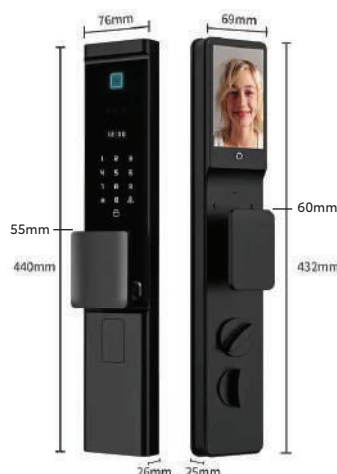

estremo®

EST.1998

• MALAYSIA •

Essential Series ES9 Pro

Palm Vein

Face Recognition

Fingerprint

Code Access

App Control

Keytag

High Security Physical Key

Feature

Model No	ES9 Pro
Material	Aviation Aluminium Alloy Body/Tempered glass surface
Finish	Black / Bronze Gold
Mortise	SUS304 Stainless Steel High Security Mortise
Door Thickness	35-110mm
Capacity	Up to 50 Palm Vein, Face Recognition, 100 fingerprint 1000 Card, 250 Passcode, App
Fingerprint	Semiconductor Fingerprint Sensor
Mechanical Key	Class C x 2 pcs
Door Type	Wooden & Security Door
Battery	Lithium Battery
Standby Time	5 Months
Option	Wifi Gateway
Emergency Power Supply	External Power Port (Type C)
Warranty	2 Years

Outer Lock size (mm)

440 (D) x 76 (W) x 26 (T)

Inner Lock Size (mm)

432 (D) x 69 (W) x 25 (T)

Works with :

Google Home

amazon alexa