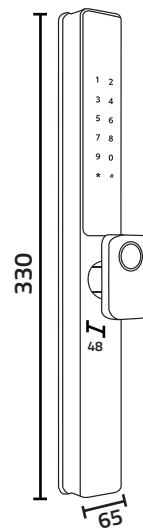

estremo®

EST.1998

• MALAYSIA •

Signature Series **EGR3+** Knob

Dual Fingerprint

Code Access

App Control

Keytag

High Security Physical Key

unit : mm

Outer Lock size (mm)

330 (H) x 65 (W) x 22 (D)

Aluminium / Grille

Feature

Model No	EGR3+ Knob
Material	Zinc Alloy Body Tempered Glass Surface
Finish	Black
Mortise	SUS304 Stainless Steel High Security Mortise
Door Thickness	25 - 55mm
Capacity	Up to 100 Fingerprint, 200 Card, Passcode
Fingerprint	Semiconductor Fingerprint Sensor
Mechanical Key	Class C x 2pcs
Door Type	Aluminium & Grille
Battery	Battery 4xAA Alkaline Batteries
Standby Time	8 Months
Option	Wifi Gateway
Emergency Power Supply	External Power Port (Type C)
Warranty	2 Years

Works with :

Google Home

amazon alexa