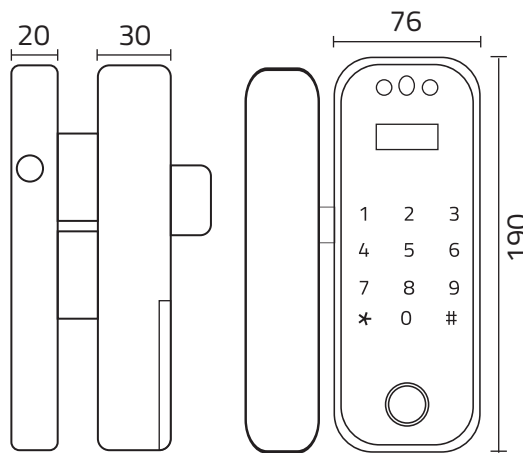

estremo®

EST.1998

• MALAYSIA •

Feature

Model No	EGR6
Material	Zinc Alloys / Stainless Steel
Finish	Black
Door Thickness	30-80mm
Capacity	Up to 100 face, 100 fingerprint, 200 card & Passcode
Fingerprint	Semiconductor Fingerprint Sensor
Option	Wifi Gateway
Door Type	Aluminium / Grill / Wooden
Mechanical Key	Class C x 2 pcs
Battery	Lithium Battery
Standby Time	5 Months
Emergency Power Supply	External Power Port (Type C)
Warranty	2 Years

Essential Series EGR6

Face Recognition

Dual Fingerprint

Code Access

App Control

Keytag

High Security Physical Key

Lock size (mm)

190 (H) x 76 (W) x 20 (T) - FRONT

190 (H) x 76 (W) x 30 (T) - (BACK PANEL)

Aluminium / Grill / Wooden Door

Works with :

Google Home

amazon alexa