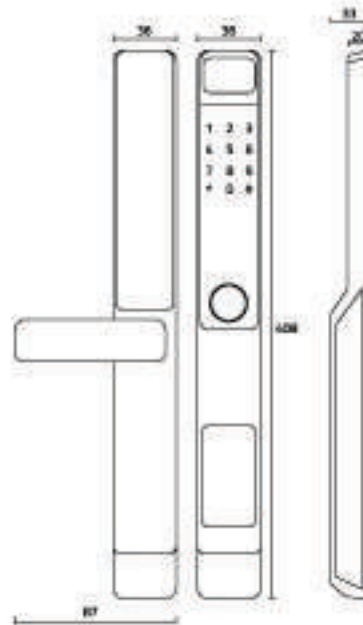

estremo®

EST.1998

• MALAYSIA •

Premium series **PAS 3**

Palm Vein

Face Recognition

Fingerprint

Code Access

App Control

Keytag

High Security Physical Key

Feature

Model No	PS5
Material	Aviation Aluminium Alloy Body/Tempered glass surface
Finish	Black
Mortise	SUS304 Stainless Steel High Security Mortise
Door Thickness	40-120mm
Capacity	Up to 50 Palm Vein (tuya) , 50 Face Recognition 100 fingerprint, Card, 199 Passcode, App
Fingerprint	Semiconductor Fingerprint Sensor
Mechanical Key	Class C x 2 pcs
Door Type	Aluminium & Wooden
Battery	Lithium Battery
Standby Time	5 Months
Option	Wifi Gateway
Emergency Power Supply	External Power Port (Type C)
Warranty	2 Years

Lock size (cm)

36 (W) x 408 (D) x 20 (T)

Works With :

Google Home

amazon alexa