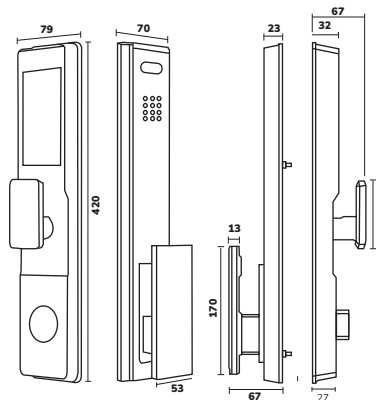

estremo®

EST.1998

• MALAYSIA •

Premium Series PS1 PRO

Palm Vein

Face Recognition

Fingerprint

Code Access

App Control

Keytag

High Security Physical Key

Feature

Model No	PS1 PRO
Material	Aviation Aluminium Alloy Body/Tempered glass surface
Finish	Black
Mortise	SUS304 Stainless Steel High Security Mortise
Door Thickness	35-110
Capacity	Up to 50 Palm Vein, Face Recognition, 100 Fingerprint 100 Card, 250 Passcode, App
Fingerprint	Semiconductor Fingerprint Sensor
Mechanical Key	Class C x 2 pcs
Door Type	Wooden & Security Door
Battery	Lithium Battery
Standby Time	5 Months
Option	Wifi Gateway
Emergency Power Supply	External Power Port (Type C)
Warranty	2 Years

Outer Lock size

70 (W) x 420 (D) x 23 (T)

Inner Lock Size

79 (W) x 420 (H) x 32 (T)

Works With :

Google Home

amazon alexa