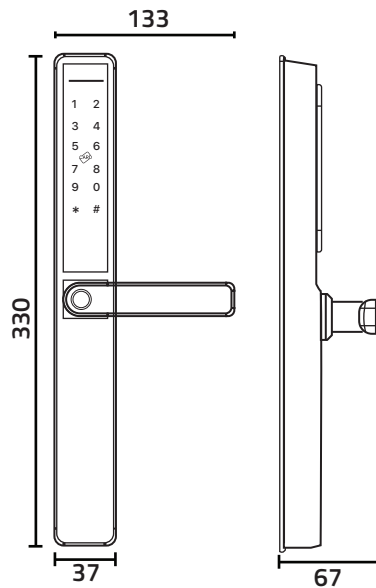

### Outer Lock size (mm)

440 (D) x 76 (W) x 26 (T)

### Outer Lock size (mm)

25 (D) x 265 (H) x 68 (W)

### Outer Lock Size (mm)

158 (H) x 65 (W) / 27.5 x 63 (Including Handle)

*Aluminium / Wooden Door*

### Including Handle (mm)

67 (D) x 330 (H) x 37 (W)

*Aluminium / Grill / Wooden Door*

Works with :

Google Home

amazon alexa

**estremo**<sup>®</sup>  
**SINCE 1998**  
**IT'S TIME FOR KEYLESS**