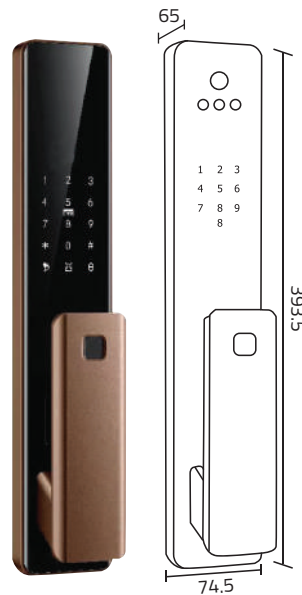

estremo®

EST.1998

• MALAYSIA •

Signature Series SF1 PRO

Face Recognition

Fingerprint

Code Access

App Control

Keytag

High Security Physical Key

Monitor

Feature

Model No	SF1 PRO
Material	Aviation Aluminium Alloy Body/Tempered glass surface
Finish	Black / Bronze Gold
Mortise	SUS304 Stainless Steel High Security Mortise
Door Thickness	35-110mm
Capacity	Up to 100 fingerprint, Card, Passcode
Fingerprint	Semiconductor Fingerprint Sensor
Mechanical Key	Class C x 2 pcs
Door Type	Wooden & Security Door
Battery	Lithium Battery
Standby Time	5 Months
Option	Wifi Gateway
Emergency Power Supply	External Power Port (Type C)
Warranty	2 Years

Outer Lock size (mm) - Front

393.5 (H) x 74.5 (W) x 65 (D)

Works with :

Google Home

amazon alexa