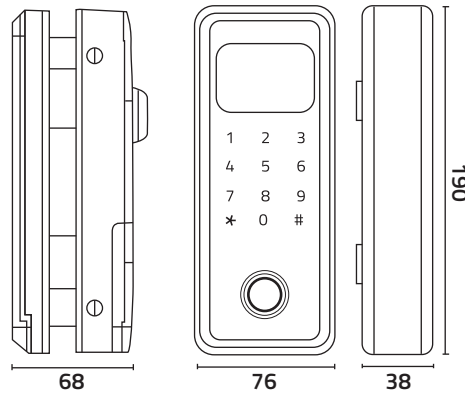

### Outer Lock size (mm)

420 (D) x 71 (W) x 22 (T)

### Outer Lock size (mm)

25 (D) x 265 (H) x 68 (W)

## Essential Series **EAL1FLB**

Fingerprint

Code Access

App Control

Keytag

High Security Physical Key

unit : mm

### Including Handle (mm)

67 (D) x 330 (H) x 37 (W)

*Aluminium / Grill / Wooden Door*

Works with :

Google Home

amazon alexa

**estremo<sup>®</sup>**  
**SINCE 1998**  
**IT'S TIME FOR KEYLESS**