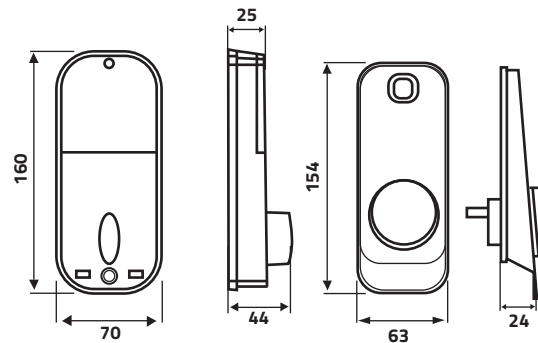

estremo®

EST.1998

• MALAYSIA •

Feature

Model No	ESS1FDB
Material	Zinc Alloy Body
Finish	Black
Capacity	(Max 200 fingerprint, 100 card, 150 password)
Option	Wifi Gateway
Mechanical Key	Class C x 2pcs
Door Type	Aluminium & Wooden
Battery	6v (4pcs AA Alkaline Batteries)

Essential Series ESS1FDB

Dual Fingerprint

Code Access

App Control

Keytag

High Security Physical Key

unit : mm

Outer Lock size (mm)

154 (H) x 63 (W) x 24 (T)

Inner Lock size (mm)

160 (H) x 70 (W) x 25 (T)

Aluminium / Wooden

Works with :

Google Home

amazon alexa