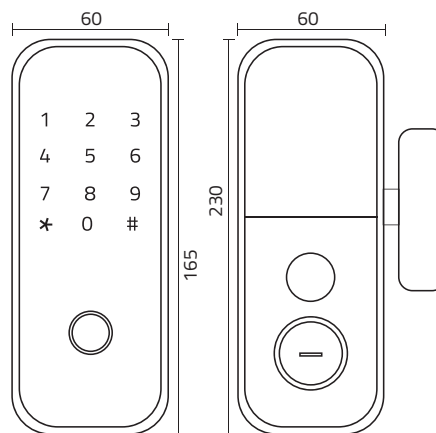

estremo®

EST.1998

• MALAYSIA •

Essential Series EGR2

Dual Fingerprint

Code Access

App Control

Keytag

High Security Physical Key

Outer Lock size (mm)

165 (H) x 60 (W) x 30 (T) - FRONT

230(H) x 60 (W) x 31 (T) - (BACK PANEL)

Aluminium / Grill / Wooden Door

Feature

Model No	EGR2
Material	Zinc Alloys / Stainless Steel
Finish	Black
Door Thickness	30-80mm
Capacity	Up to 100 fingerprint, 200 card & Passcode
Fingerprint	Semiconductor Fingerprint Sensor
Option	Wifi Gateway
Door Type	Aluminium / Grill / Wooden
Mechanical Key	Class C x 2 pcs
Battery	4x AA Alkaline Batteries
Standby Time	8 Months
Emergency Power Supply	External Power Port (Type C)
Warranty	2 Years

Works with :

Google Home

amazon alexa