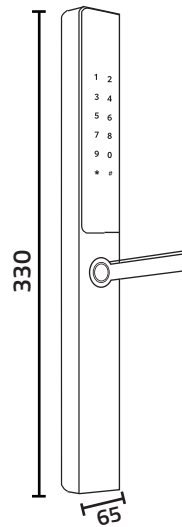

estremo®

EST.1998

• MALAYSIA •

Signature Series **EGR3+** Handle

Dual Fingerprint

Code Access

App Control

Keytag

High Security Physical Key

unit : mm

Outer Lock size (mm)

330 (H) x 65 (W) x 22 (D)

Aluminium / Grille

Feature

Model No	EGR3+ Handle
Material	Zinc Alloy Body Tempered Glass Surface
Finish	Black
Mortise	SUS304 Stainless Steel High Security Mortise
Door Thickness	25 - 55mm
Capacity	Up to 100 Fingerprint, 200 Card, Passcode
Fingerprint	Semiconductor Fingerprint Sensor
Mechanical Key	Class C x 2pcs
Door Type	Aluminium & Grille
Battery	Battery 4xAA Alkaline Batteries
Standby Time	8 Months
Option	Wifi Gateway
Emergency Power Supply	External Power Port (Type C)
Warranty	2 Years

Works with :

Google Home

amazon alexa