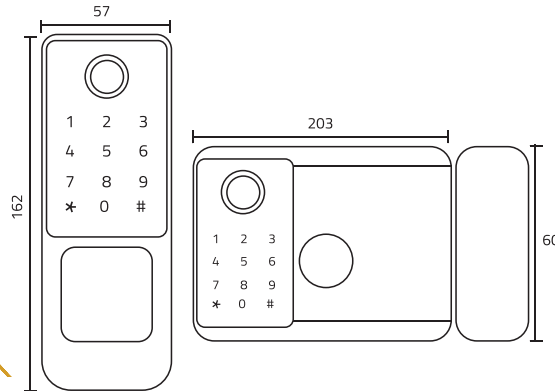

estremo®

EST.1998

• MALAYSIA •

Essential Series **EGR4**

Dual Fingerprint

Code Access

App Control

Keytag

High Security Physical Key

Outer Lock size (mm)

162 (H) x 57 (W) x 30 (T) - FRONT

203 (H) x 60 (W) x 31 (T) - (BACK PANEL)

Aluminium / Grill / Wooden Door

Feature

Model No	EGR4
Material	Zinc Alloys / Stainless Steel
Finish	Black / Matte Silver
Door Thickness	30-80mm
Capacity	Up to 100 fingerprint, 200 card & Passcode
Fingerprint	Semiconductor Fingerprint Sensor
Option	Wifi Gateway
Door Type	Aluminium / Grill / Wooden
Mechanical Key	Class C x 2 pcs
Battery	4x AA Alkaline Batteries
Standby Time	8 Months
Emergency Power Supply	External Power Port (Type C)
Warranty	2 Years

Works with :

Google Home

amazon alexa